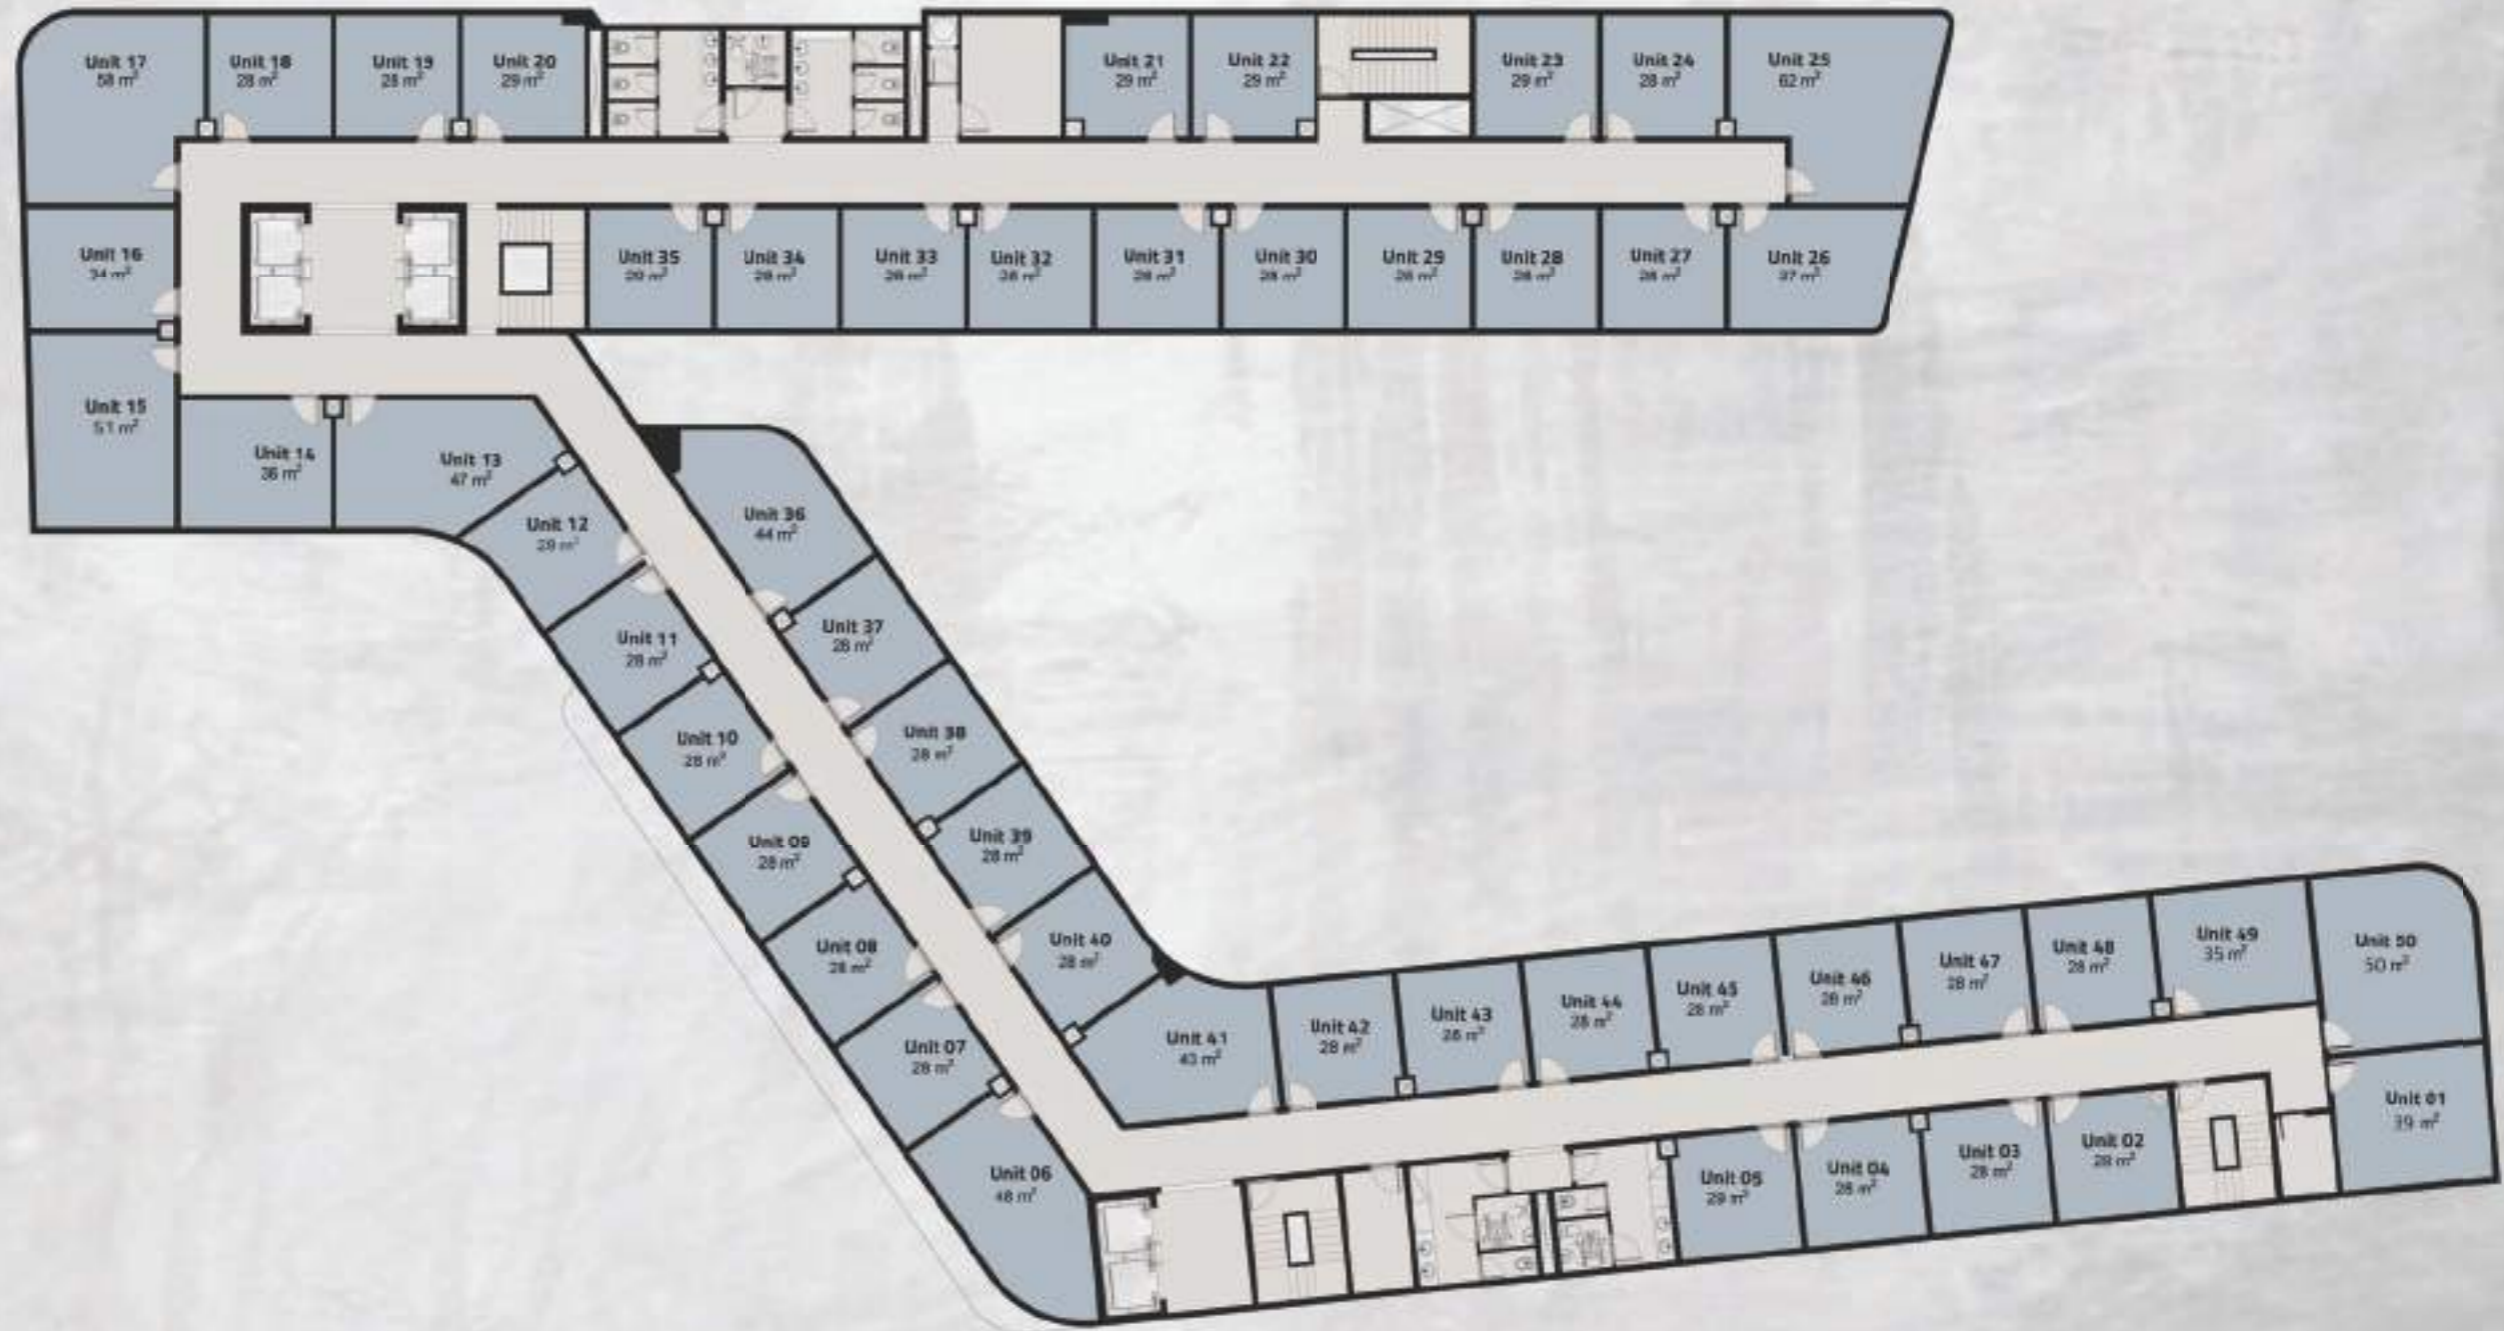

FIFTH & SIXTH & SEVENTH FLOORS