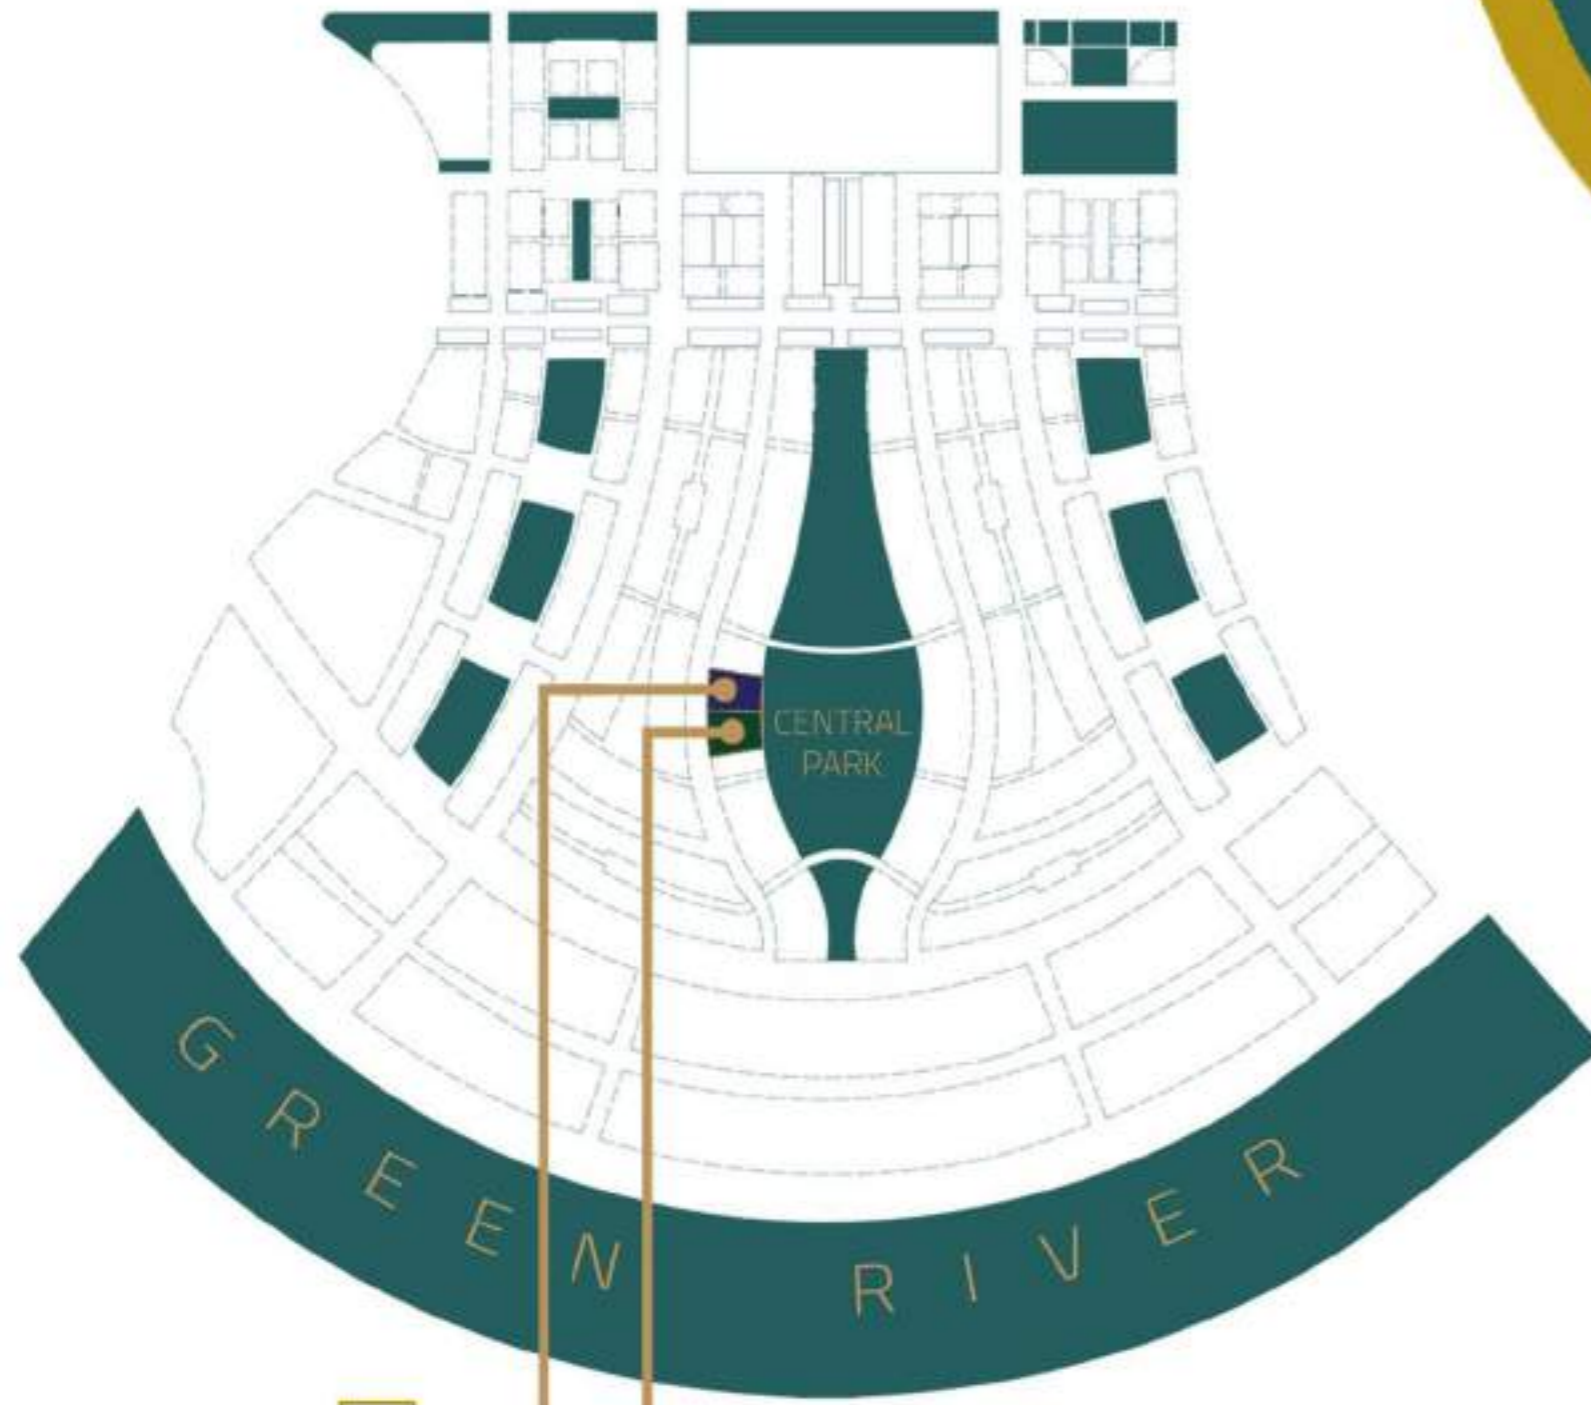

RFCO PROJECTS THE DOWNTOWN

CAPITAL PARK
COMMERCIAL & ADMINISTRATIVE

LOCATION

RFco Twin Towers are located in a central location at the heart of New Capital, in front of the largest park at the downtown.

The towers include 13 levels, a ground floor and 12 other levels. The first two floors are commercial while the rest are administrative.